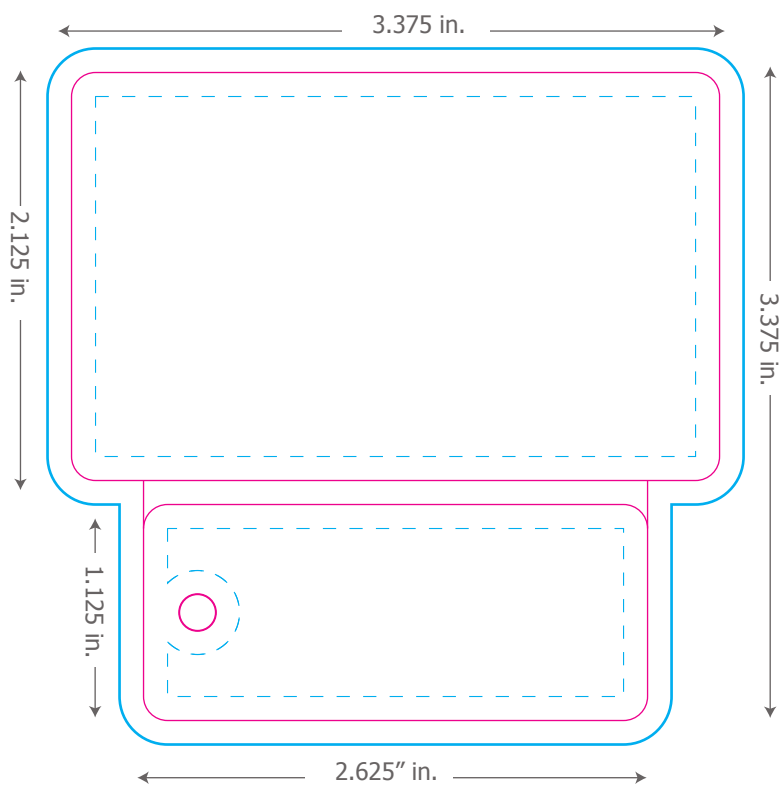

SINGLE SHOPPER

KEY TAG SIZE: 2.625" X 1.125"

CR80: 3.375" X 2.125"

HEIGHT (BOTH PRODUCTS) 3.375"

IMPORTANT INFORMATION BEFORE YOU SEND YOUR ARTWORK TO TELE-PAK:

1. PLEASE KEEP YOUR ARTWORK IN LAYERS, DO NOT FLATTEN IT.
2. PLEASE **OUTLINE ALL FONTS/TYPE** IN ILLUSTRATOR (OR RASTERIZE THEM IN PHOTOSHOP).
3. IF USING ANY OTHER PROGRAM, PLEASE INCLUDE THE FONT FILES WHEN SENDING IN THE ARTWORK.
4. PLEASE EMBED ALL IMAGES - DO NOT LINK
5. ZIP YOUR FILE(S) AND UPLOAD AT WWW.MYCARDART.COM

FRONT

BACK

IMPORTANT!

If your color or image touches this edge, then you must extend it to the blue line. This applies to all four edges, on both the front and the back.

IMPORTANT!

This is a safety area. Please do not let type or anything important go beyond the dotted lines - it runs the risk of being cut off in the diecutting process.