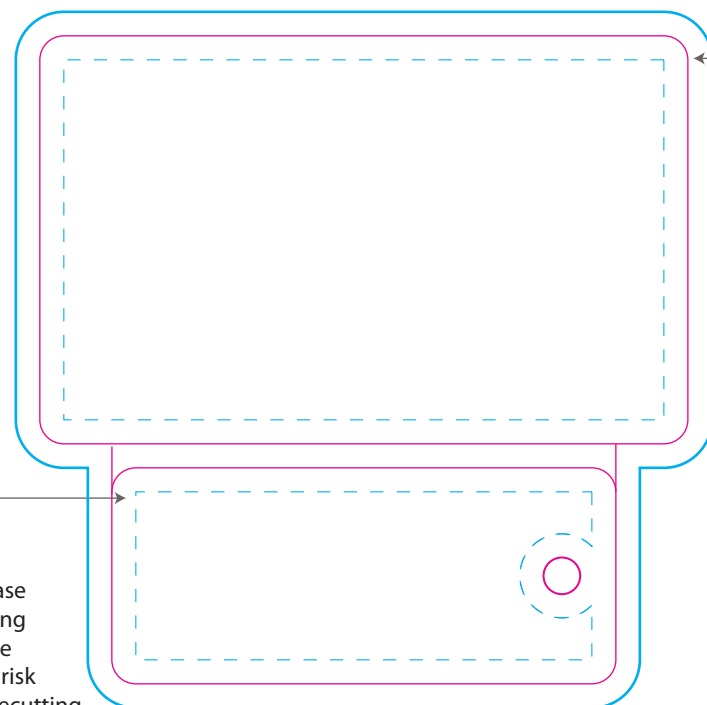

SINGLE SHOPPER

KEY TAG SIZE: 2.625" X 1.125"

CR80: 3.375" X 2.125"

HEIGHT (BOTH PRODUCTS) 3.375"

IMPORTANT INFORMATION BEFORE YOU SEND YOUR ARTWORK TO TELE-PAK:

1. PLEASE KEEP YOUR ARTWORK IN LAYERS, DO NOT FLATTEN IT.
2. PLEASE **OUTLINE ALL FONTS/TYPE** IN ILLUSTRATOR (OR RASTERIZE THEM IN PHOTOSHOP).
3. IF USING ANY OTHER PROGRAM, PLEASE INCLUDE THE FONT FILES WHEN SENDING IN THE ARTWORK.
4. PLEASE EMBED ALL IMAGES - DO NOT LINK
5. ZIP YOUR FILE(S) AND UPLOAD AT WWW.MYCARDART.COM

FRONT

BACK

IMPORTANT!

If your color or image touches this edge, then you must extend it to the blue line. This applies to all four edges, on both the front and the back.

IMPORTANT!

This is a safety area. Please do not let type or anything important go beyond the dotted lines - it runs the risk of being cut off in the diecutting process.