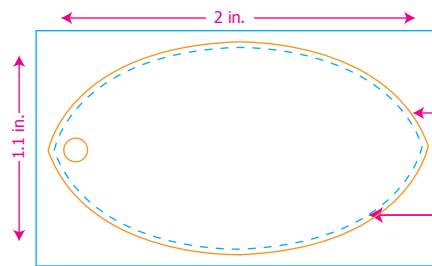

## KEY TAG SIZE: 2" X 1"

#### IMPORTANT!

If your color or image touches this edge, then you must extend it to the blue line. This applies to all four edges, on both the front and the back.