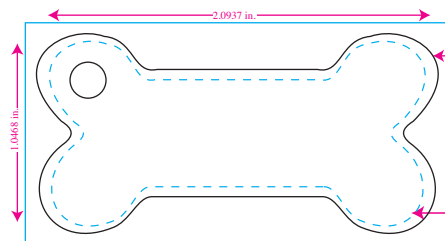

# DOG BONE KEY TAG

KEY TAG SIZE: 2" X 1"

### IMPORTANT!

If your color or image touches this edge, then you must extend it to the blue line. This applies to all four edges, on both the front and the back.