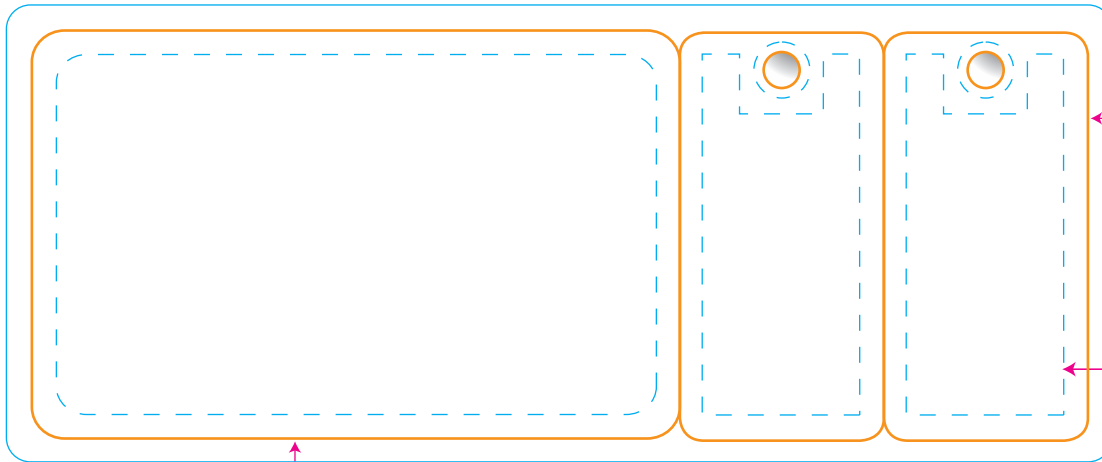

# CARD PLUS 2 KEY TAGS

CR80 SIZE: 3.375" x 2.125"

KEY TAGS SIZE: 1.0625" X 2.125"

### IMPORTANT!

If your color or image touches this edge, then you must extend it to the blue line. This applies to all four edges, on both the front and the back.

### IMPORTANT!

If your color or image touches this edge, then you must extend it to the blue line. This applies to all four edges, on both the front and the back.

BACK