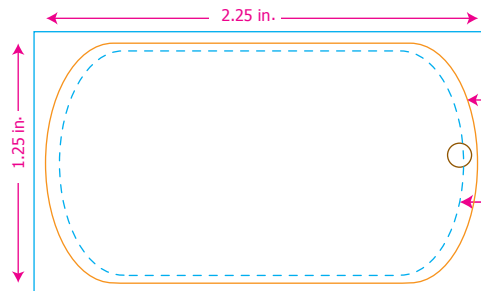

# DOG TAG KEY TAG

KEY TAG SIZE: 2.25" X 1.25"

### IMPORTANT!

If your color or image touches this edge, then you must extend it to the blue line. This applies to all four edges, on both the front and the back.